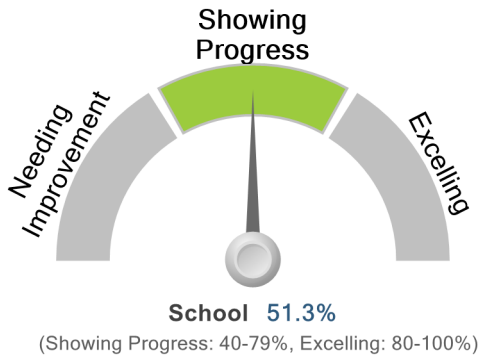

Weymouth Township Elementary School

2016-2017

County: ATLANTIC
District: WEYMOUTH TWP
Principal: Dr. Alfieri
1202 ELEVENTH AVENUE
DOROTHY, NJ 08317-9711
www.weymouthtownshipschool.org
(609)476-2412

Total students:
146

Grades offered: **PK-08**
Teachers-average years experience: **13.3**
Student/Teacher Ratio: **8:1**

Students with Disabilities: **25%**
Economically Disadvantaged: **52%**
English Language Learners: **0%**

Are students on track for success?

English

Students meeting/exceeding expectations on state assessment